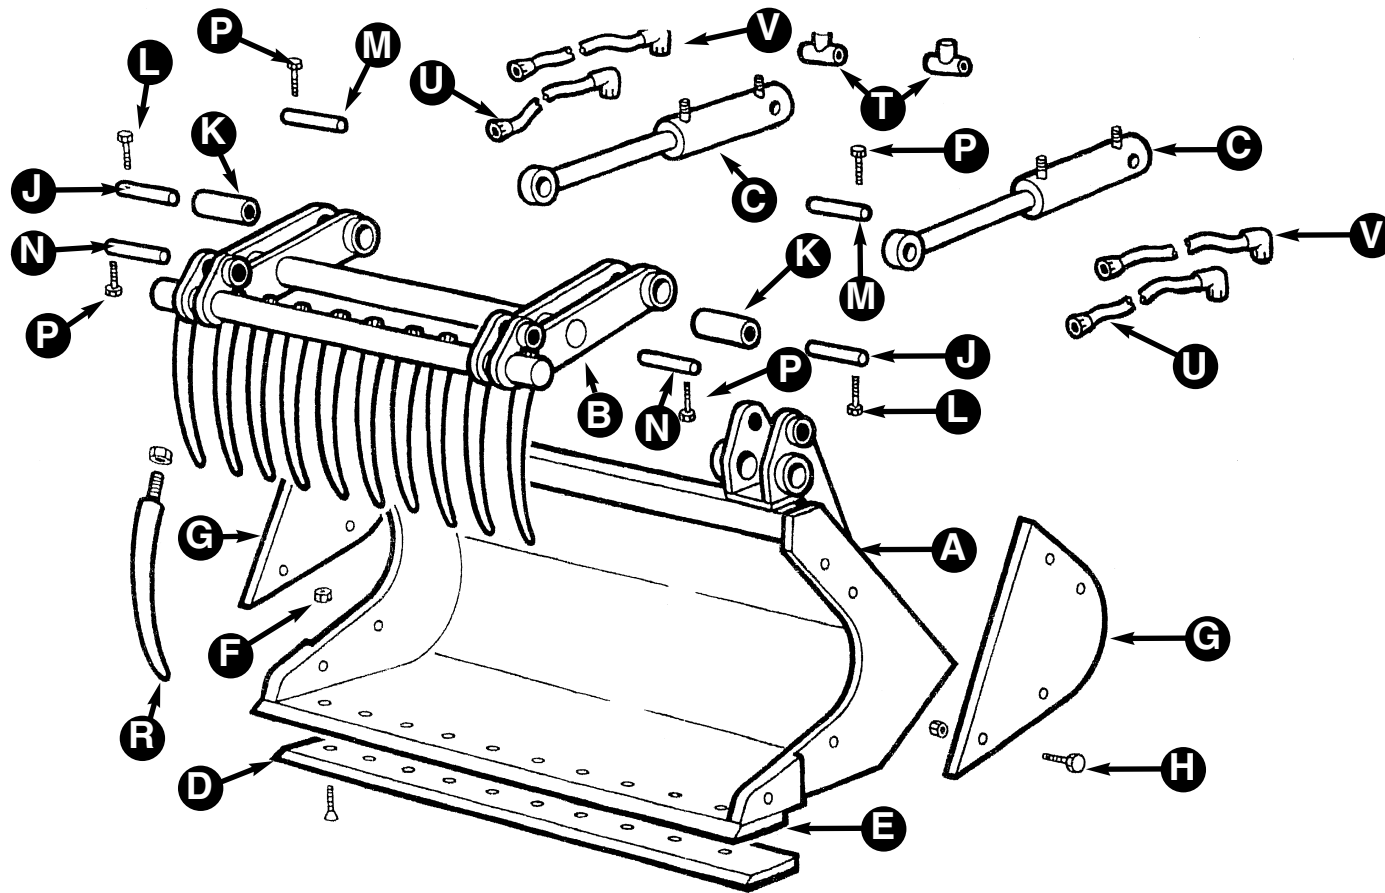

DESCRIPTION MULTIBUCKET 391 & 391s

ITEM	PART NO.	DESCRIPTION	QTY
A	103296/1	BUCKET	1
B	103463/1	GRAB	1
C	101397/2	HYDRAULIC CYINDER	1
D	103296/10	BOLT ON TOE PLT C.W BOLTS	1
E	103296/4	WELD ON TOE PLT	1
F	103296/12	TOE PLATE BOLTS	1
G	103296/9	BOLT ON SIDE PLATE	1
H	103296/13	SIDE PLATE BOLT	1

ITEM	PART NO.	DESCRIPTION	QTY
J	104066/13	PIVOT PIN	1
K	104066/16	PIVOT PIN BUSH	1
L	104066/18	PIVOT PIN BOLT	1
M	104066/15	CYLINDER PIN BODY END	1
N	104066/14	CYLINDER PIN ROD END	1
P	104066/17	CYLINDER PIN BOLT	1
R	103463/7	TINE CIC 600	1
T	375T	TEE ASSEMBLY	1

ITEM	PART NO.	DESCRIPTION	QTY
U	36SE	HOSE ASSEMBLY	1
V	43SE	HOSE ASSEMBLY	1